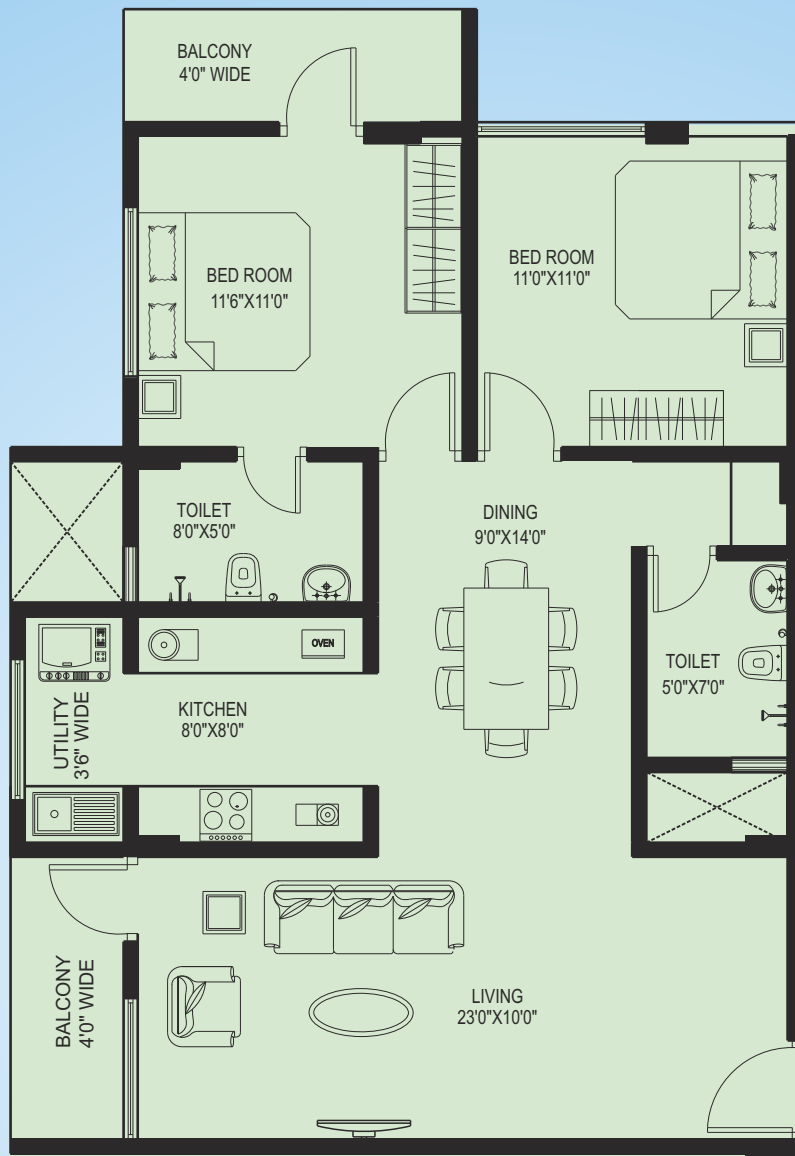

Laxmi Narayani

Harishchandra Marg, Udupi

002[★]
2 BHK
1190 SFT

ENTRY