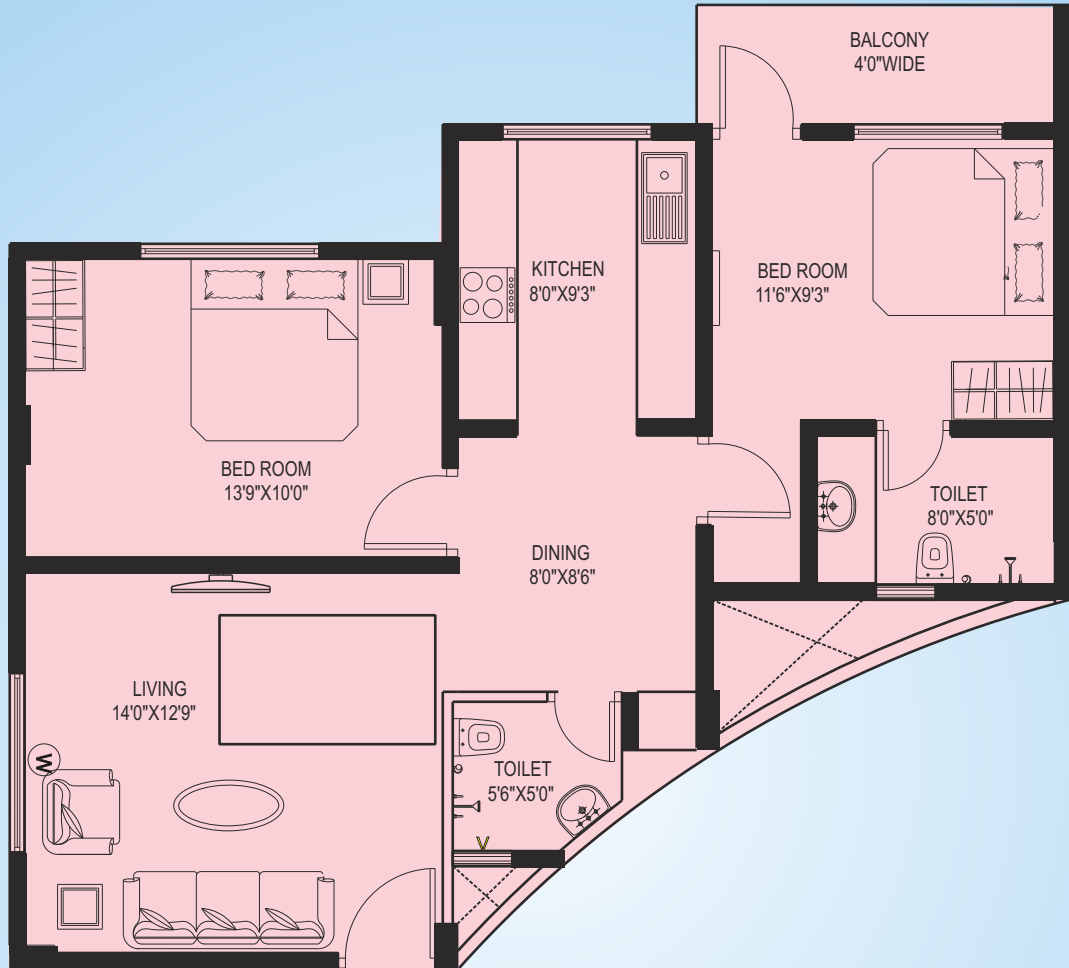

Laxmi Narayani

Harishchandra Marg, Udupi

004[★]
2 BHK
980 SFT

↑
ENTRY