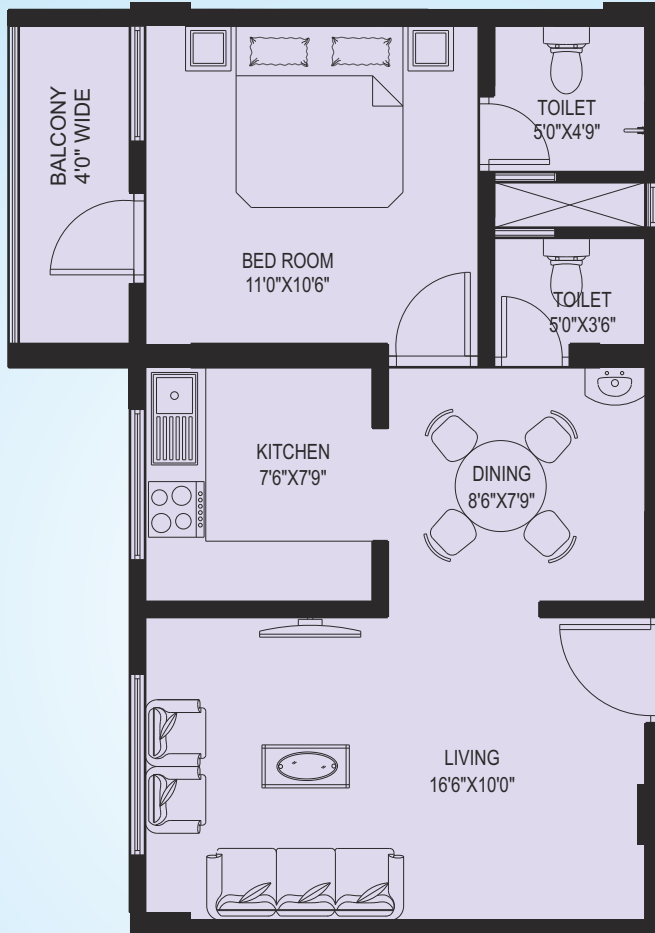

Laxmi Narayani

Harishchandra Marg, Udupi

009
1 BHK
680 SFT

ENTRY